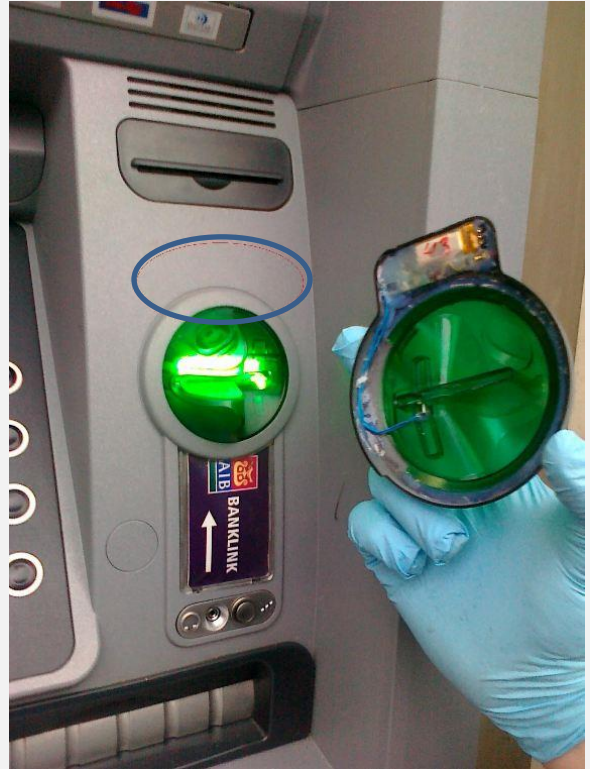

## GENUINE KSB Card Readers (2016)

KSB card readers come in two flavors: one casing protrudes (to the left) and the other is flat (bottom-left and right – the bottom-right is lit up). Close-ups are on page 2.

Scammers now make skimmers that look very similar – they can be green, slightly transparent, and can be made to fit over the existing card reader.

**GENUINE KSB ATM Decal (2016)** – should be flush with the machine.

Unless otherwise noted, the rest of the photos below are courtesy of Krebs on Security ([krebsonsecurity.com](http://krebsonsecurity.com)).

## FRAUDULENT Card Readers

Early 2011 in Ireland

Note the small plastic lip above the card reader (circled in blue while attached and the area it occupied after removal): the only telltale sign of this skimmer.